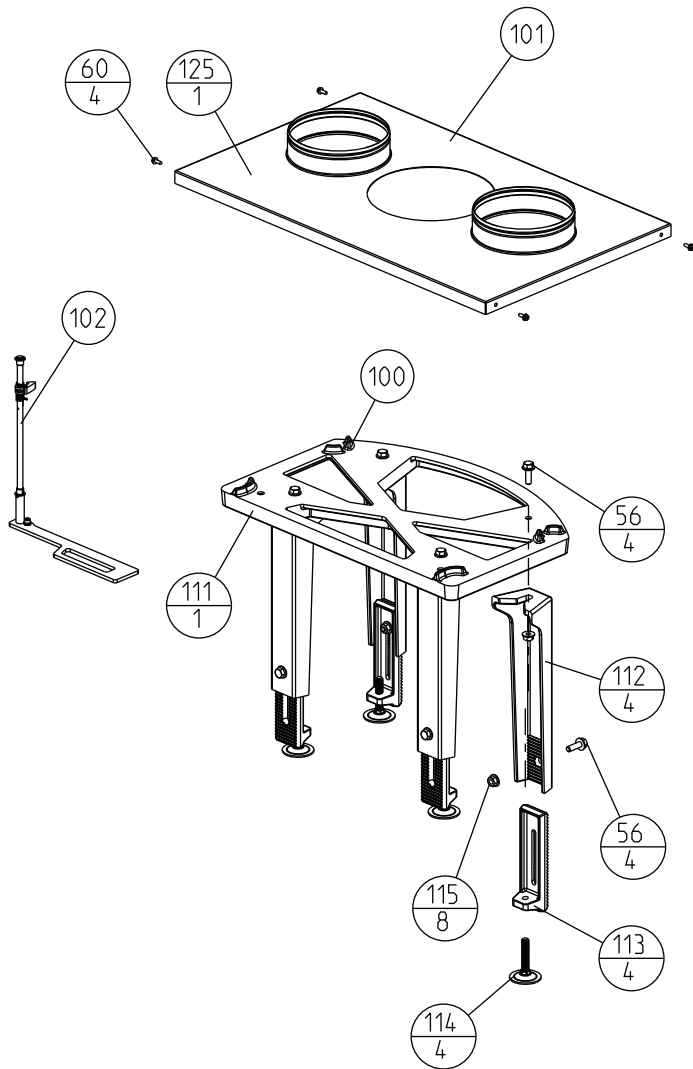

XX Position number  
YY Quantity

Position number:  
143 UK - only for United Kingdom

Exploded view, Jøtul I 520 F - cat. no 30044743		
Jøtul AS Fredrikstad, Norway	Draw.no: Sheet 2/6 900136-P04	Date: 04.11.2019

XX Position number  
YY Quantity

Position number:  
143 UK - only for United Kingdom

Exploded view, Jøtul I 520 F - cat. no 30044743

Jøtul AS  
Fredrikstad, Norway

Draw.no: Sheet 3/6  
900136-P04

Date:  
04.11.2019

XX Position number  
YY Quantity

Position number:  
143 UK - only for United Kingdom

Exploded view, Jøtul I 520 F - cat. no 30044743		
Jøtul AS Fredrikstad, Norway	Draw.no: Sheet 4/6 900136-P04	Date: 04.11.2019

XX	Position number
YY	Quantity

Exploded view, Jøtul I 520 F - optional equipment		
Jøtul AS Fredrikstad, Norway	Draw.no: Sheet 5/6 900136-P04	Date: 04.11.2019

50051746 Cassette grid - Jøtul I 520 F / FR / FL