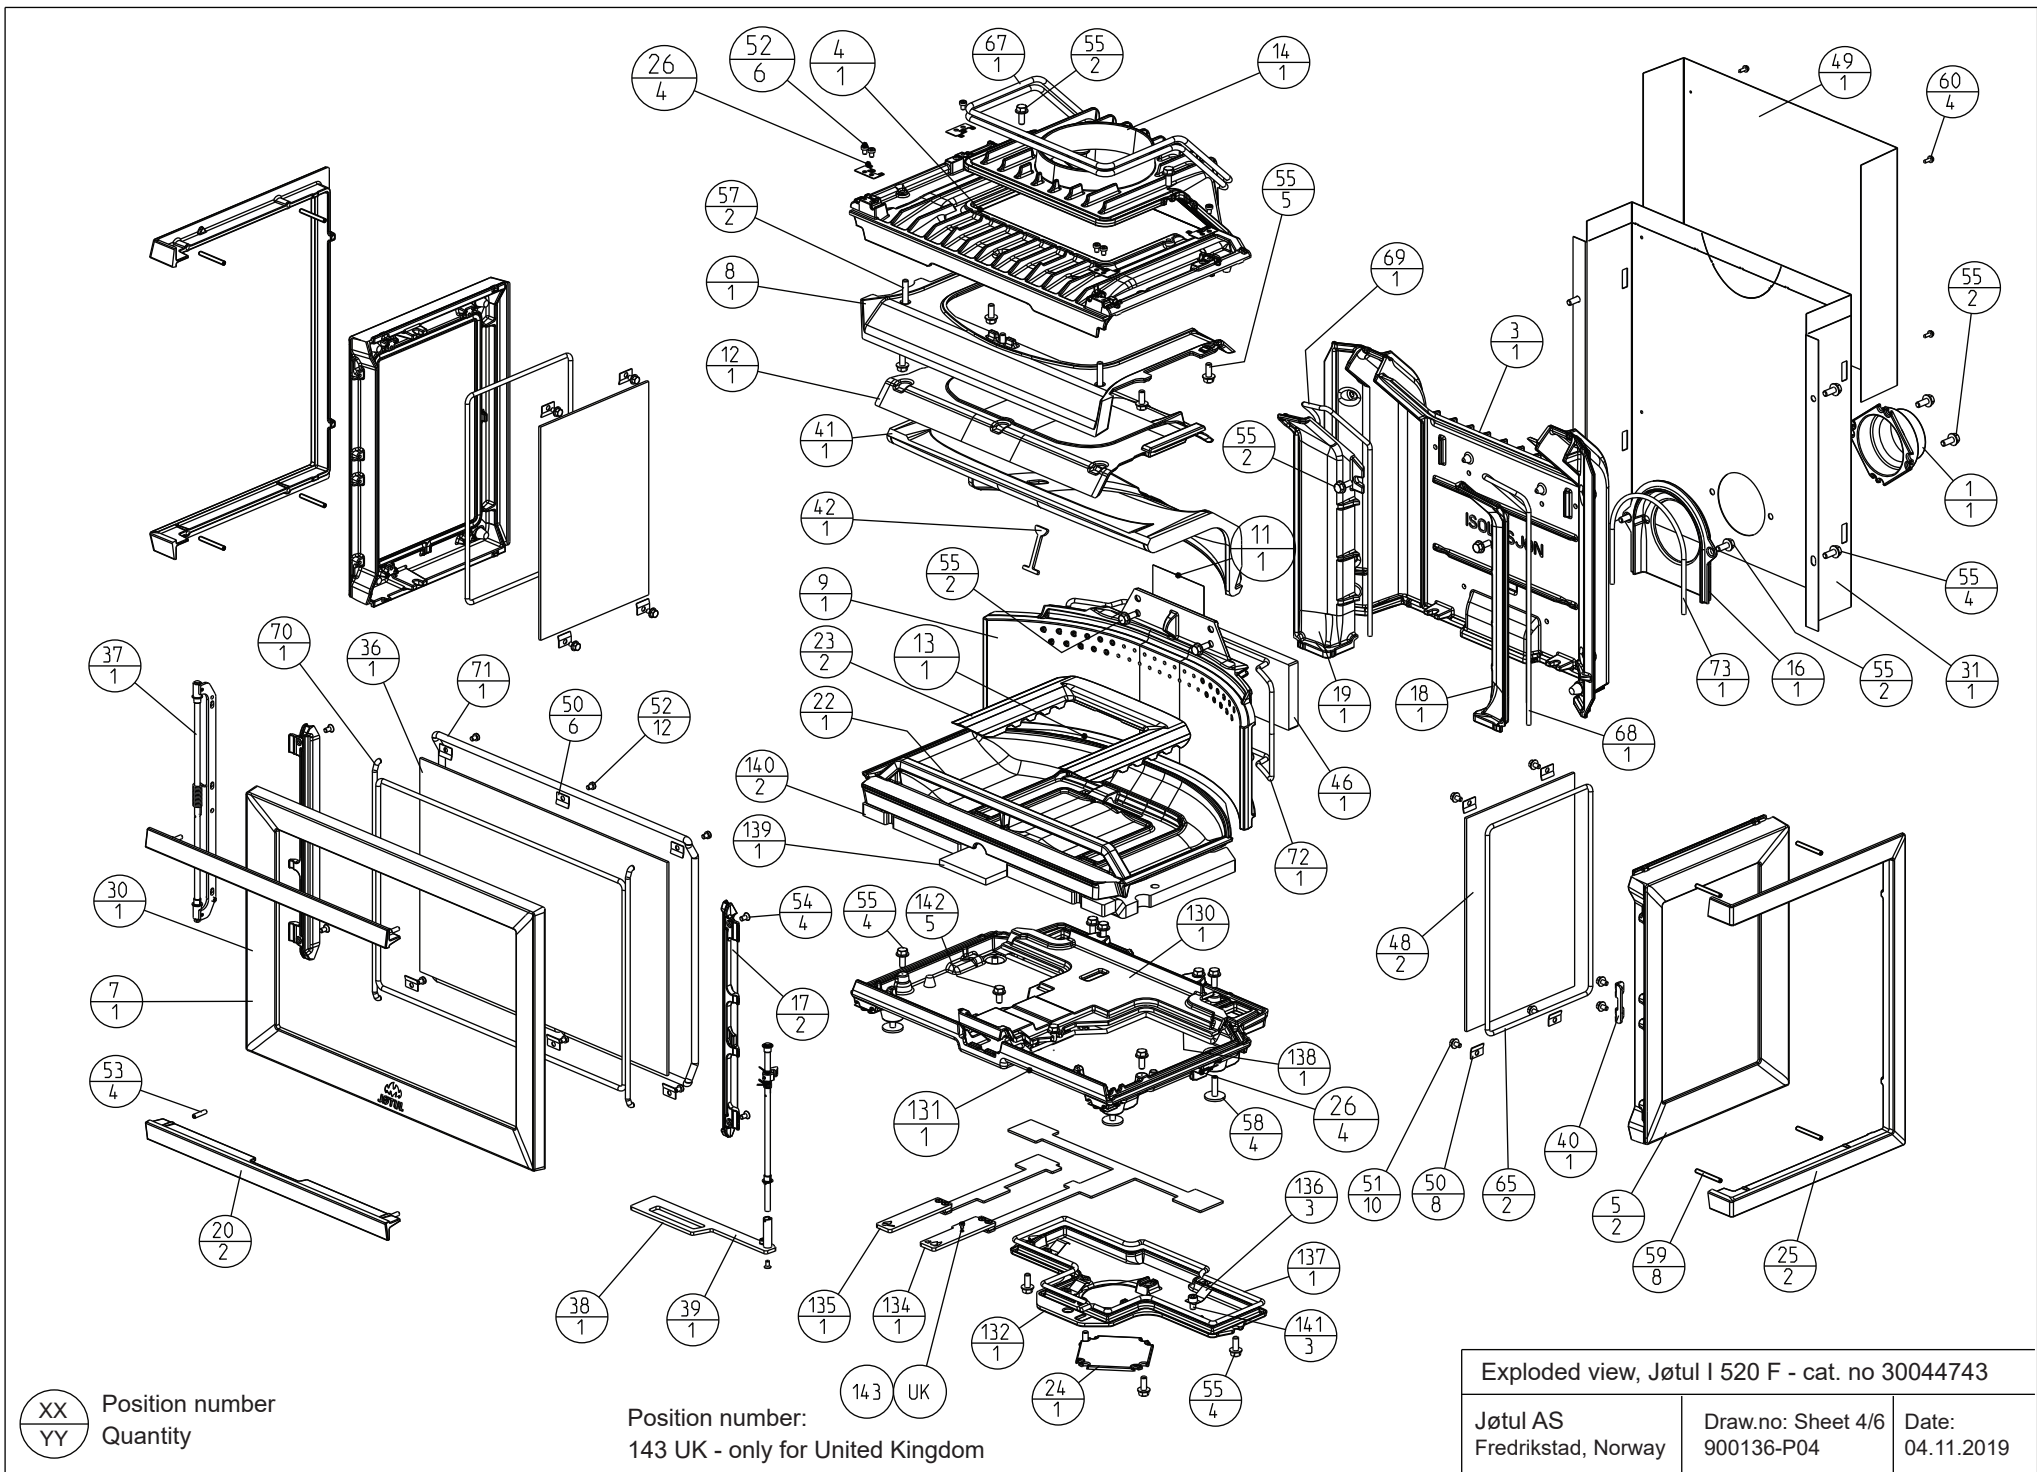

XX Position number  
YY Quantity

Position number:  
143 UK - only for United Kingdom

Exploded view, Jøtul I 520 F - cat. no 30044743		
Jøtul AS Fredrikstad, Norway	Draw.no: Sheet 4/6 900136-P04	Date: 04.11.2019