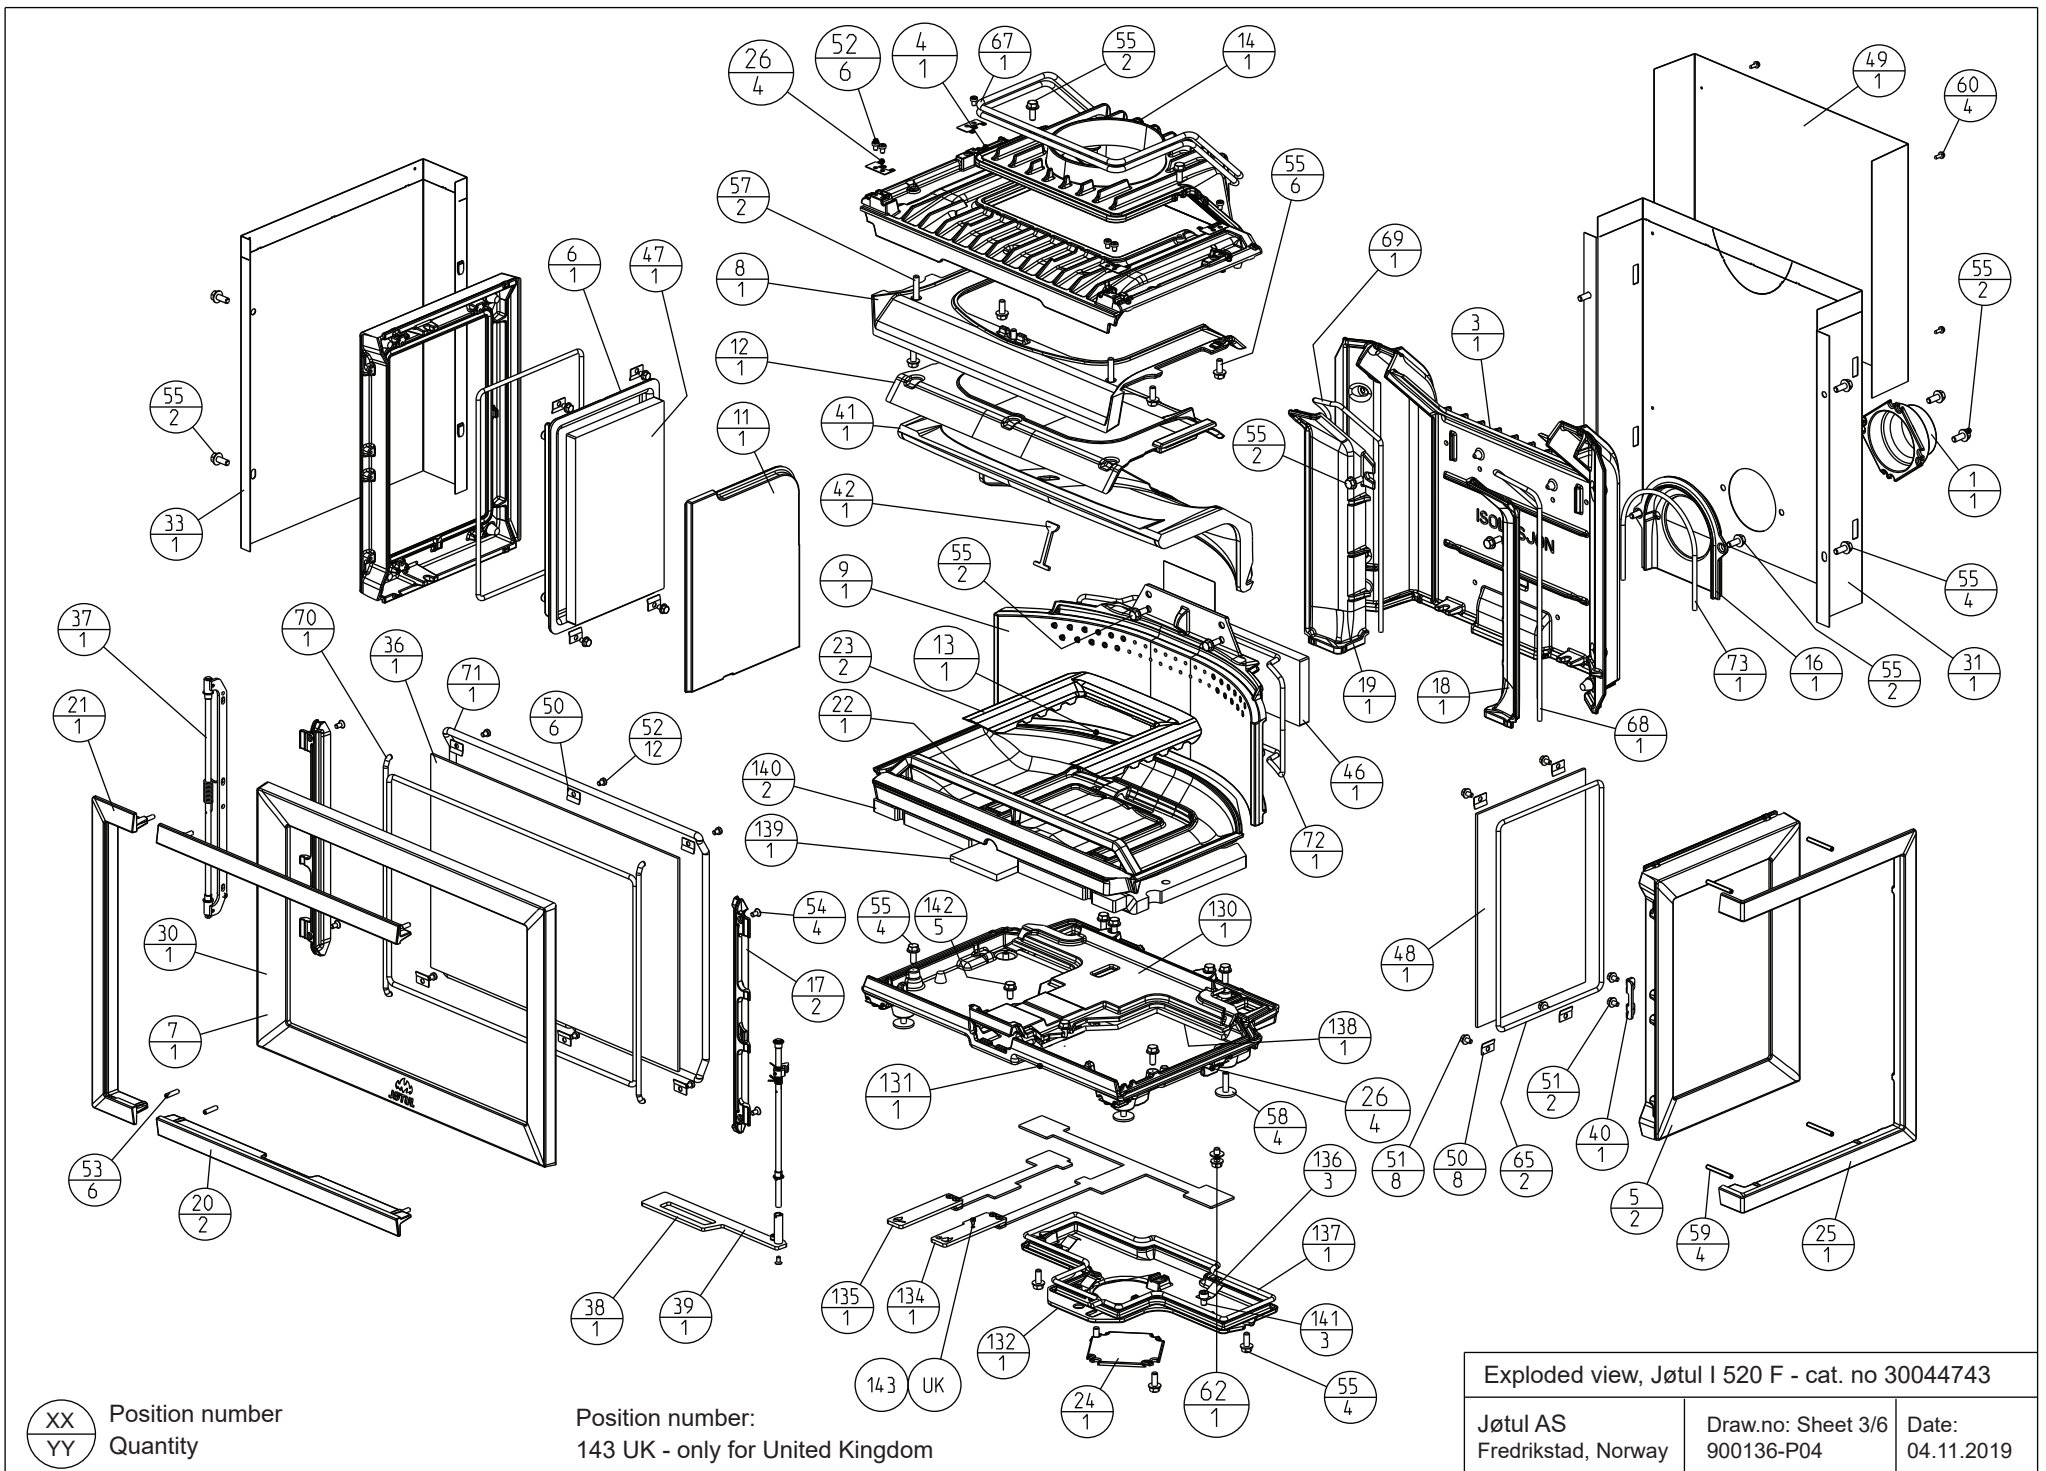

XX Position number  
YY Quantity

Position number:  
143 UK - only for United Kingdom

Exploded view, Jøtul I 520 F - cat. no 30044743		
Jøtul AS Fredrikstad, Norway	Draw.no: Sheet 1/6 900136-P04	Date: 04.11.2019

XX Position number  
YY Quantity

Position number:  
143 UK - only for United Kingdom

Exploded view, Jøtul I 520 F - cat. no 30044743		
Jøtul AS Fredrikstad, Norway	Draw.no: Sheet 2/6 900136-P04	Date: 04.11.2019