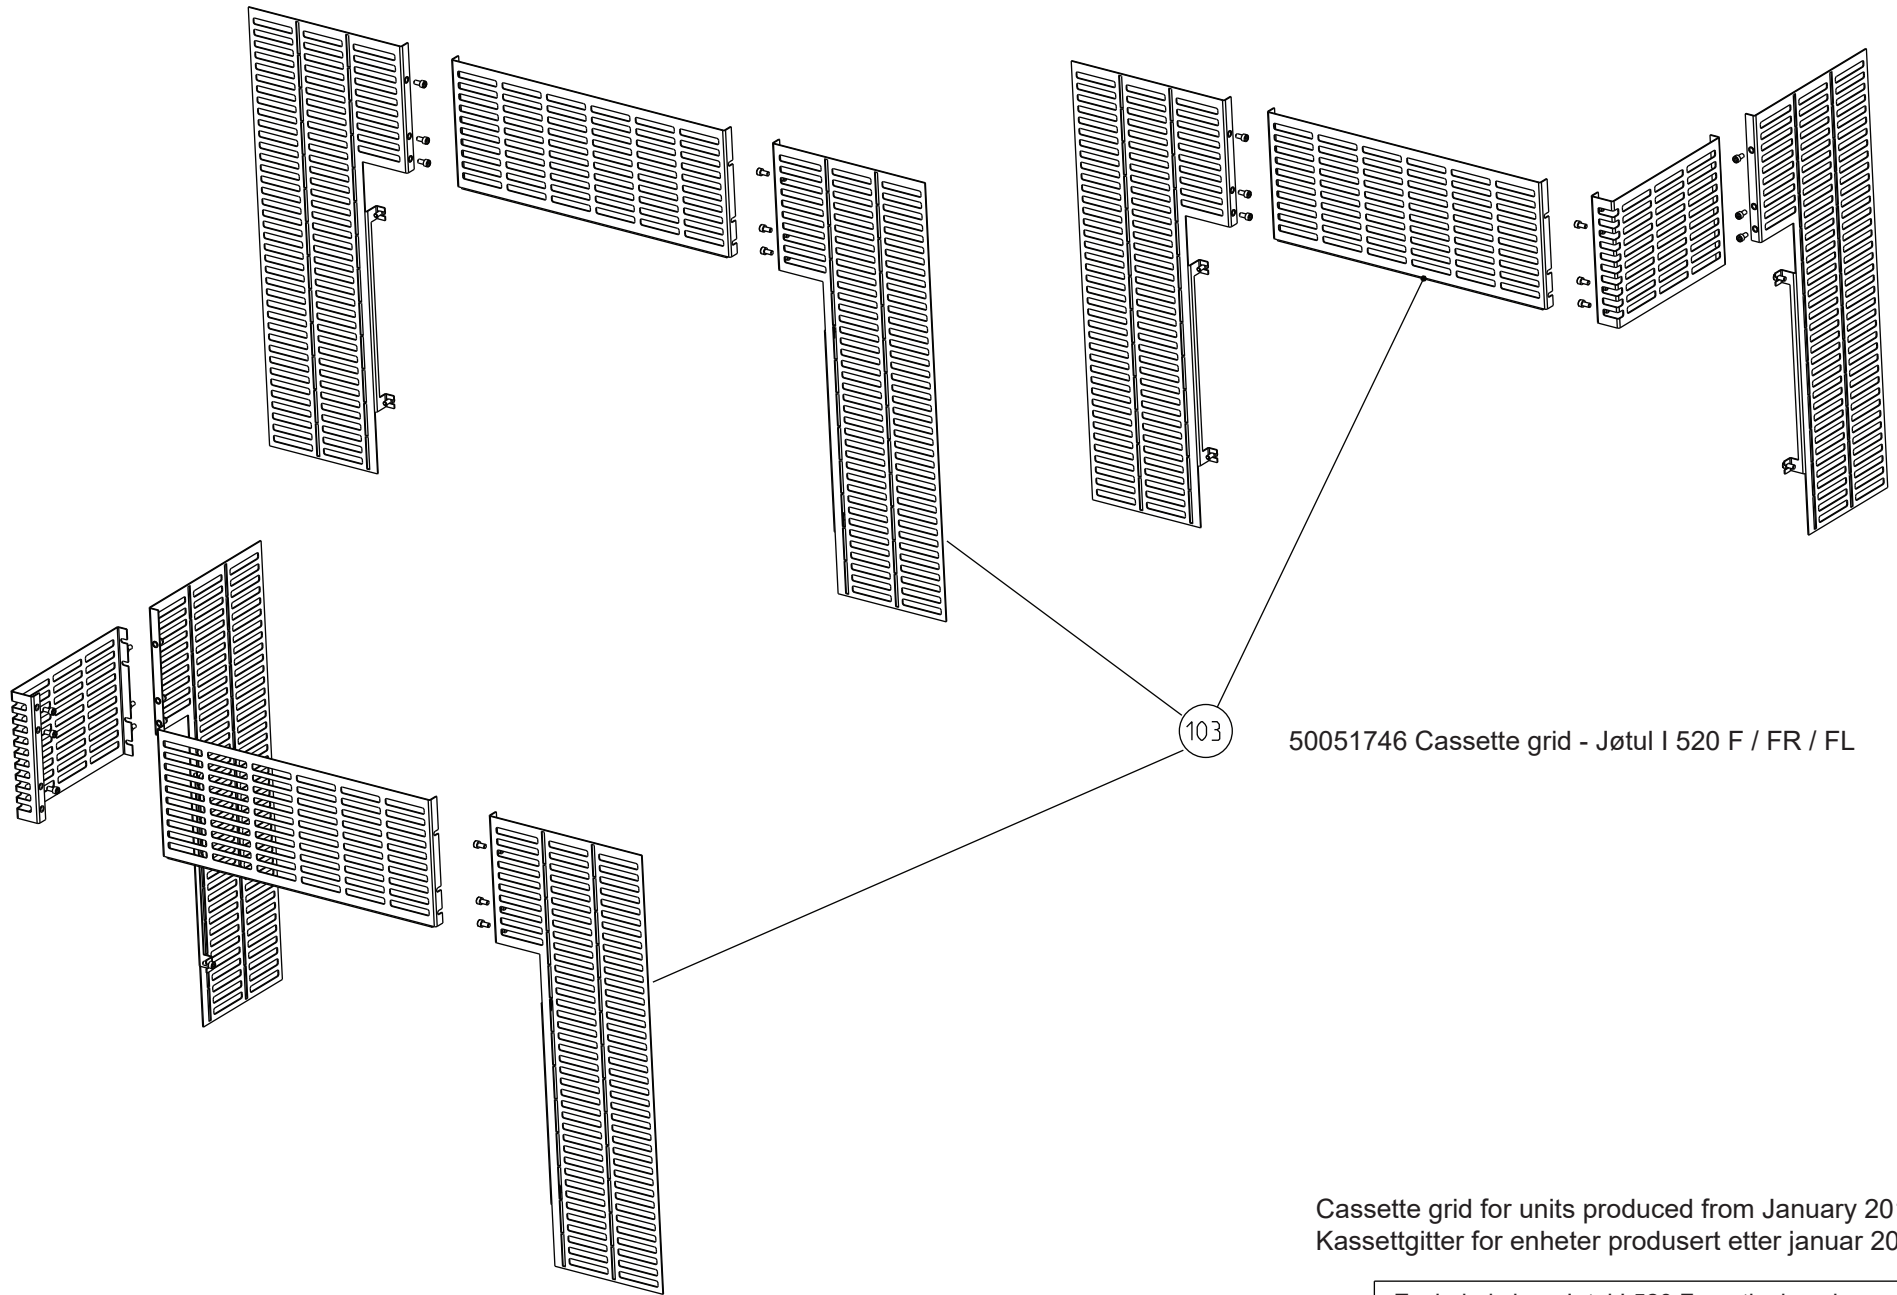

XX	Position number
YY	Quantity

Exploded view, Jøtul I 520 F - optional equipment		
Jøtul AS Fredrikstad, Norway	Draw.no: Sheet 5/6 900136-P04	Date: 04.11.2019

50051746 Cassette grid - Jøtul I 520 F / FR / FL