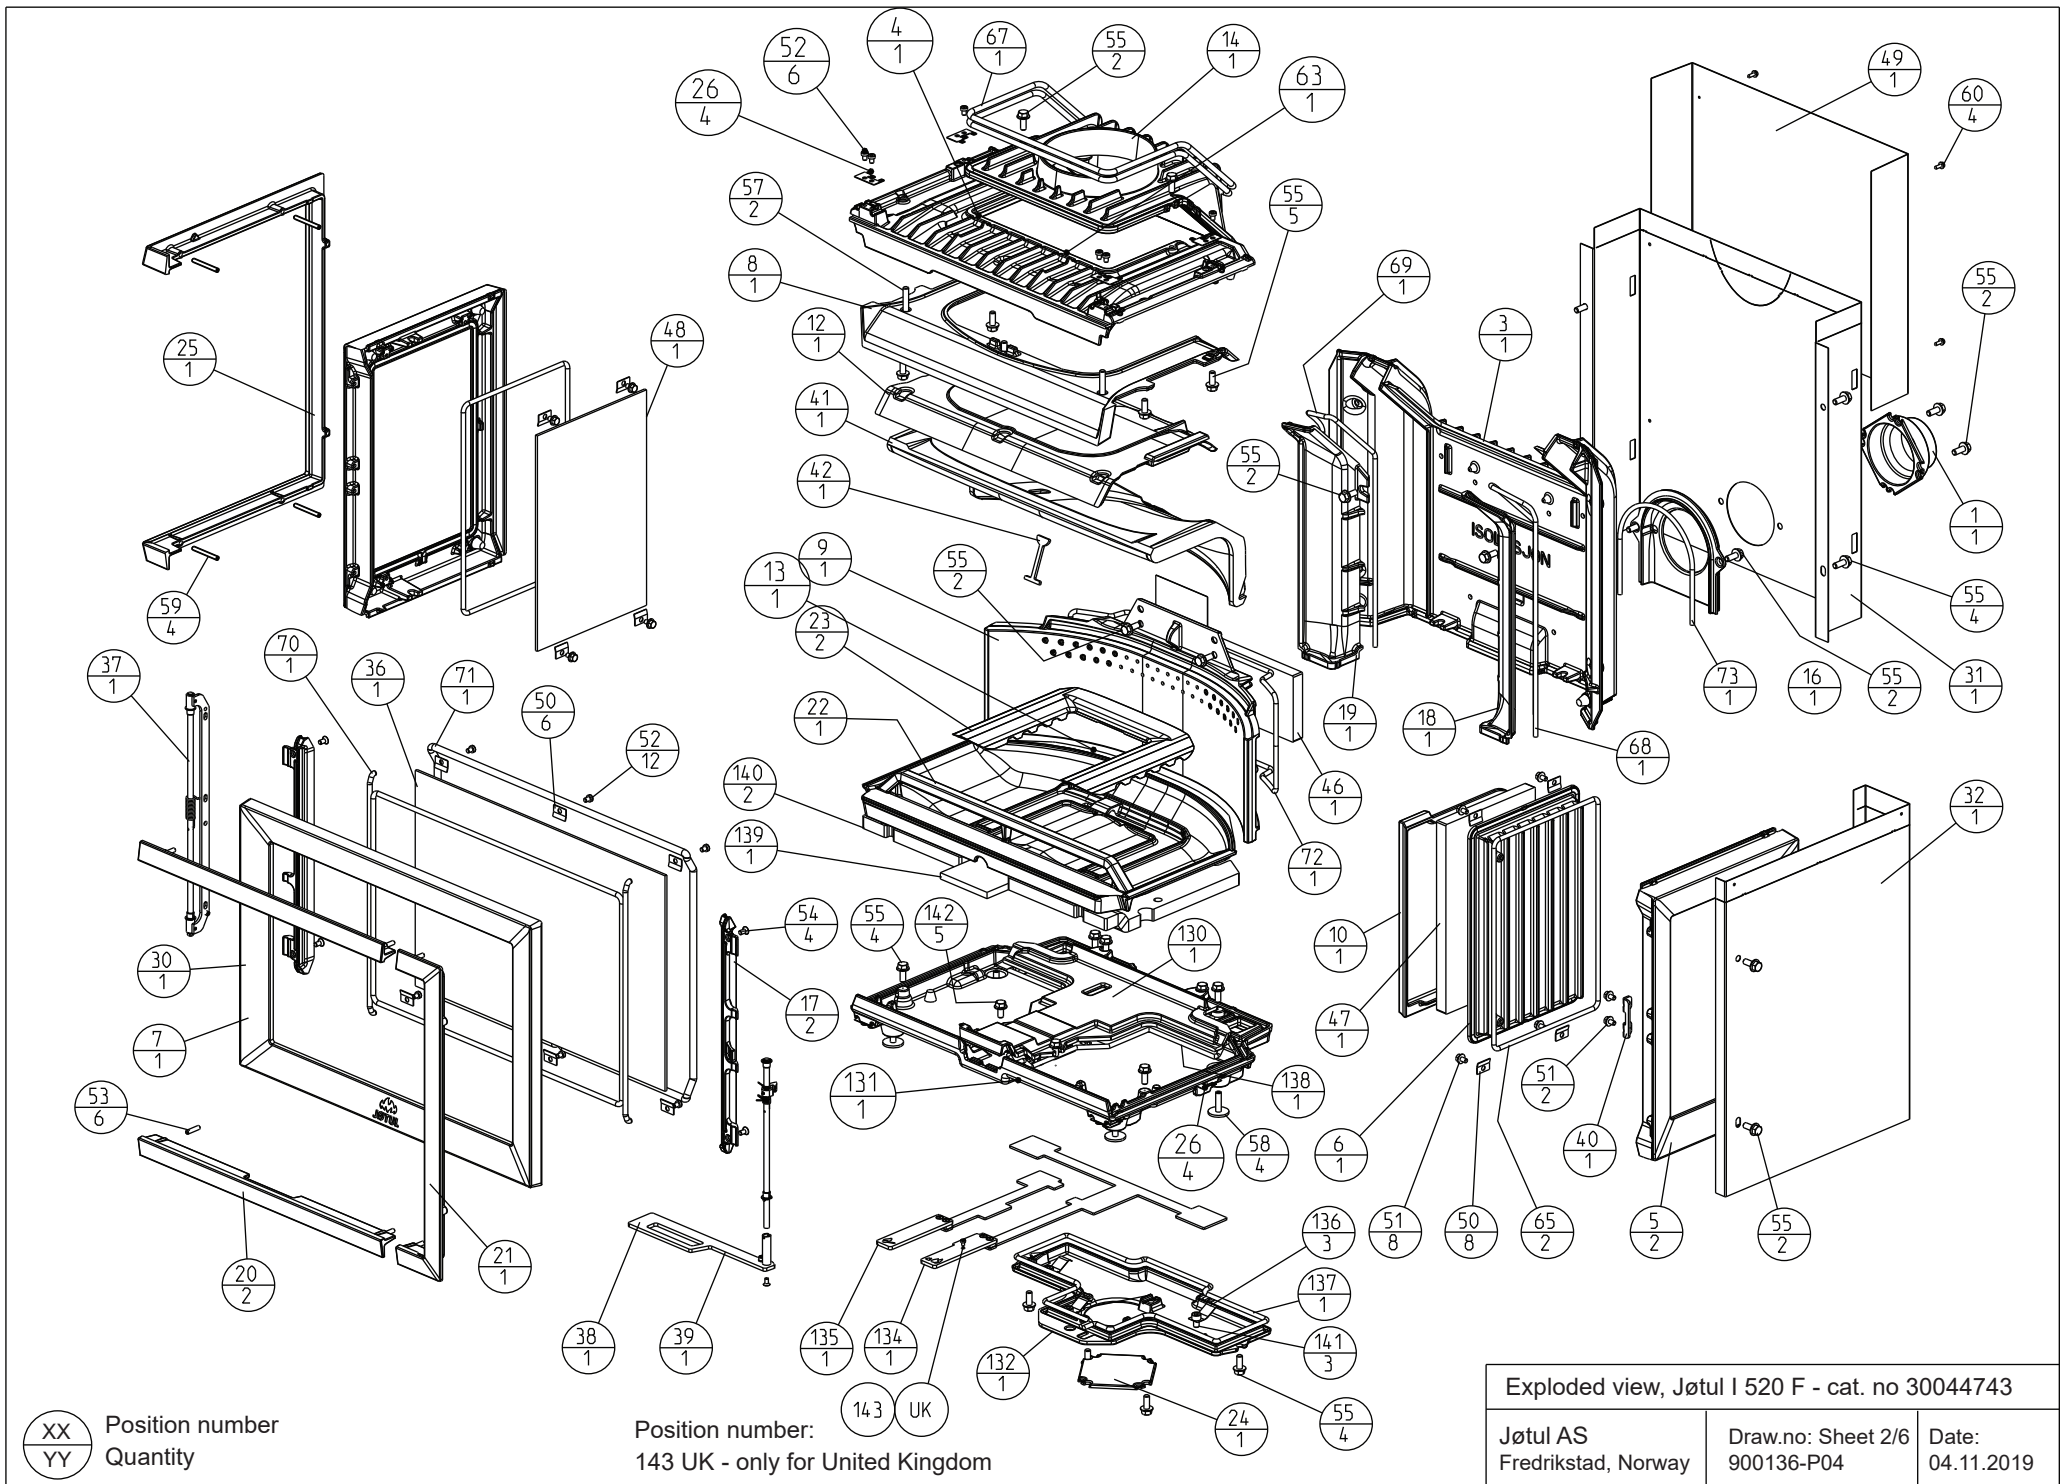

XX Position number  
YY Quantity

Position number:  
143 UK - only for United Kingdom

Exploded view, Jøtul I 520 F - cat. no 30044743		
Jøtul AS Fredrikstad, Norway	Draw.no: Sheet 2/6 900136-P04	Date: 04.11.2019